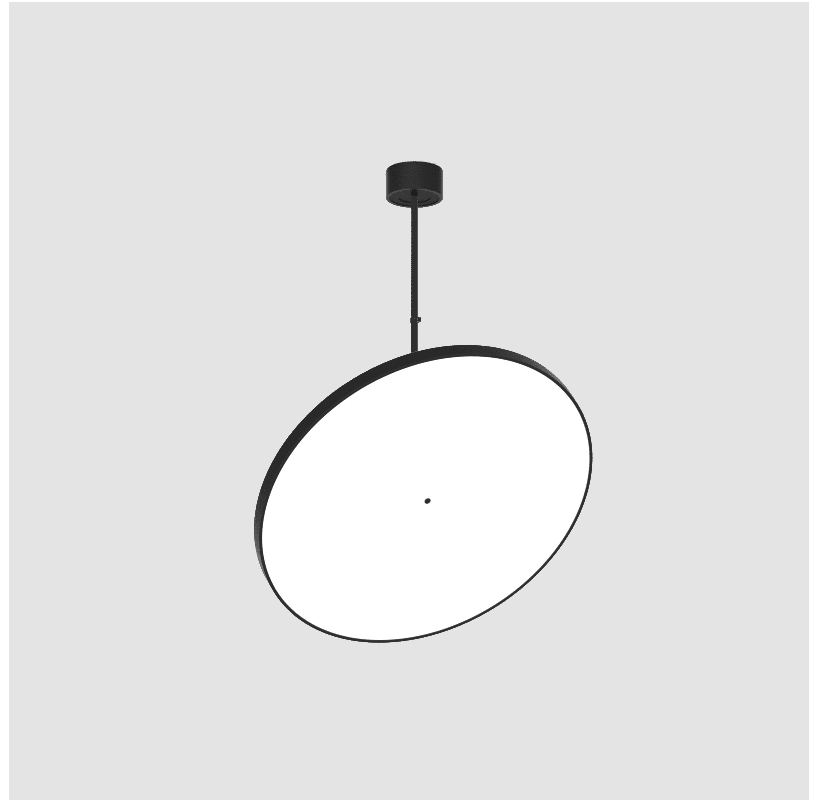

SIGN DIVA FLEX SUSPENSION

A30859-

base number LED Dimming Color Temperature Finishes (Diamond) Finishes (Triangle) Finishes (Circle) Diffuser

- To build a product code in our configurator select the specify button on the base model # product page
- To build a manual product code on this datasheet choose from the options listed below in blue font and add the suffix to the base model #

GENERAL

Series: Sign Diva Flex
 Subseries: Sign Diva Flex
 Brand: Prolicht
 Division: Architectural
 Mounting Type: Suspension
 Mounting Location: Ceiling
 Subcategory: Pendant

PHYSICAL

Diameter (mm): 1100
 Diameter (in): 43 ⁵/₁₆
 Height (mm): 870
 Height (in): 34 ¹/₄
 Light Distribution: Adjustable / Direct
 Weight (kg): 9
 Weight (lbs): 11.2
 Diffuser: PMMA - Opal / Micro-Prism / Sparkling Secret / Vintage Industrial
 Fixture Finish: SSR / BKV / CWI / CRY / HAB / UFT / ITA / RUA / FTG / MYG / LOD / PUS / FRO / FUP / KIA / POP / BLS / SPG / MEY / GOH / GUM / CHC / COM / ABZ / JAG / OBR / MOS / ROR
 Fixture Material: Extruded Aluminum / Steel

Adjustability: Rotational 170°; Tilt 90°

RATINGS AND CERTIFICATIONS

Certified By: Certified for North American Standards
 IP rating: IP20

SIGN DIVA FLEX SUSPENSION

A30859-

PROJECT	_____
TYPE	_____
SPECIFIER	_____
QUANTITY	_____
DATE	_____

GENERAL

Series: Sign Diva Flex
 Subseries: Sign Diva Flex
 Brand: Prolicht
 Division: Architectural
 Mounting Type: Suspension
 Mounting Location: Ceiling
 Subcategory: Pendant

PHYSICAL

Shape: Round
 Diameter (mm): 1100
 Diameter (in): 43 ⁵/₁₆"
 Height (mm): 1620
 Height (in): 63 ³/₄"
 Light Distribution: Adjustable / Direct
 Weight (kg): 15.3
 Weight (lbs): 33.66
 Diffuser: PMMA - Opal / Micro-Prism / Sparkling Secret / Vintage Industrial
 Fixture Finish: SSR / BKV / CWI / CRY / HAB / UFT / ITA / RUA / FTG / MYG / LOD / PUS / FRO / FUP / KIA / POP / BLS / SPG / MEY / GOH / GUM / CHC / COM / ABZ / JAG / OBR / MOS / ROR
 Fixture Material: Extruded Aluminum / Steel