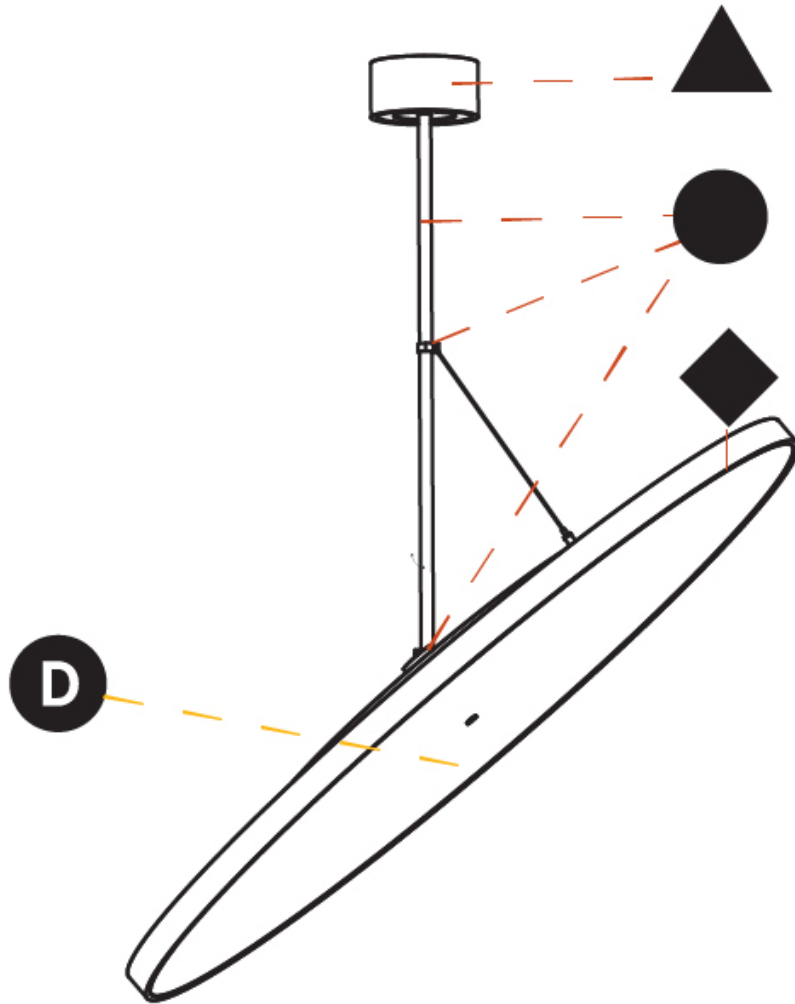

GENERAL

Series: Sign Diva Flex
 Subseries: Sign Diva Flex
 Brand: Prolicht
 Division: Architectural
 Mounting Type: Suspension
 Mounting Location: Ceiling
 Subcategory: Pendant

PHYSICAL

Diameter (mm): 1100
 Diameter (in): 43 ⁵/₁₆
 Height (mm): 870
 Height (in): 34 ¹/₄
 Light Distribution: Adjustable / Direct
 Weight (kg): 9
 Weight (lbs): 11.2
 Diffuser: PMMA - Opal / Micro-Prism / Sparkling Secret / Vintage Industrial
 Fixture Finish: SSR / BKV / CWI / CRY / HAB / UFT / ITA / RUA / FTG / MYG / LOD / PUS / FRO / FUP / KIA / POP / BLS / SPG / MEY / GOH / GUM / CHC / COM / ABZ / JAG / OBR / MOS / ROR
 Fixture Material: Extruded Aluminum / Steel

Adjustability: Rotational 170°; Tilt 90°

RATINGS AND CERTIFICATIONS

Certified By: Certified for North American Standards
 IP rating: IP20

SIGN DIVA FLEX SUSPENSION

A30859-

PROJECT	_____
TYPE	_____
SPECIFIER	_____
QUANTITY	_____
DATE	_____

GENERAL

Series: Sign Diva Flex
 Subseries: Sign Diva Flex
 Brand: Prolicht
 Division: Architectural
 Mounting Type: Suspension
 Mounting Location: Ceiling
 Subcategory: Pendant

PHYSICAL

Shape: Round
 Diameter (mm): 1100
 Diameter (in): 43 ⁵/₁₆"
 Height (mm): 1620
 Height (in): 63 ³/₄"
 Light Distribution: Adjustable / Direct
 Weight (kg): 15.3
 Weight (lbs): 33.66
 Diffuser: PMMA - Opal / Micro-Prism / Sparkling Secret / Vintage Industrial
 Fixture Finish: SSR / BKV / CWI / CRY / HAB / UFT / ITA / RUA / FTG / MYG / LOD / PUS / FRO / FUP / KIA / POP / BLS / SPG / MEY / GOH / GUM / CHC / COM / ABZ / JAG / OBR / MOS / ROR
 Fixture Material: Extruded Aluminum / Steel