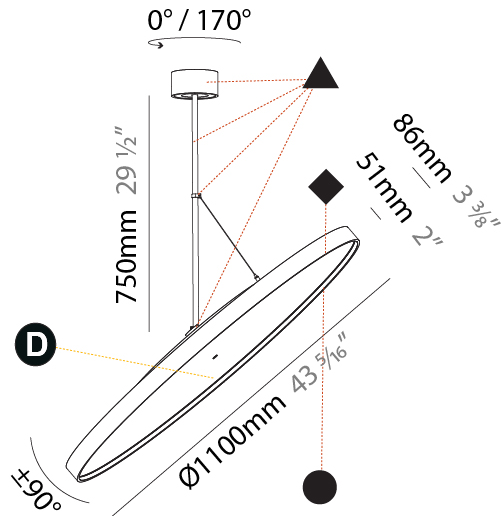

GENERAL

Series: Sign Diva Flex
 Subseries: Sign Diva Flex Korona
 Brand: Prolicht
 Division: Architectural
 Mounting Type: Suspension
 Mounting Location: Ceiling
 Subcategory: Pendant

PHYSICAL

Diameter (mm): 1100
 Diameter (in): 43 ⁵/₁₆
 Height (mm): 870
 Height (in): 34 ¹/₄
 Light Distribution: Adjustable / Direct
 Weight (kg): 15.3
 Weight (lbs): 33.66
 Diffuser: PMMA - Opal / Micro-Prism / Sparkling Secret / Vintage Industrial
 Fixture Finish: SSR / BKV / CWI / CRY / HAB / UFT / ITA / RUA / FTG / MYG / LOD / PUS / FRO / FUP / KIA / POP / BLS / SPG / MEY / GOH / GUM / CHC / COM / ABZ / JAG / OBR / MOS / ROR
 Fixture Material: Extruded Aluminum / Steel

Adjustability: Rotational 170°; Tilt 90°

RATINGS AND CERTIFICATIONS

Certified By: Certified for North American Standards
 IP rating: IP20

SIGN DIVA FLEX KORONA SUSPENSION

A30869-

PROJECT	_____
TYPE	_____
SPECIFIER	_____
QUANTITY	_____
DATE	_____