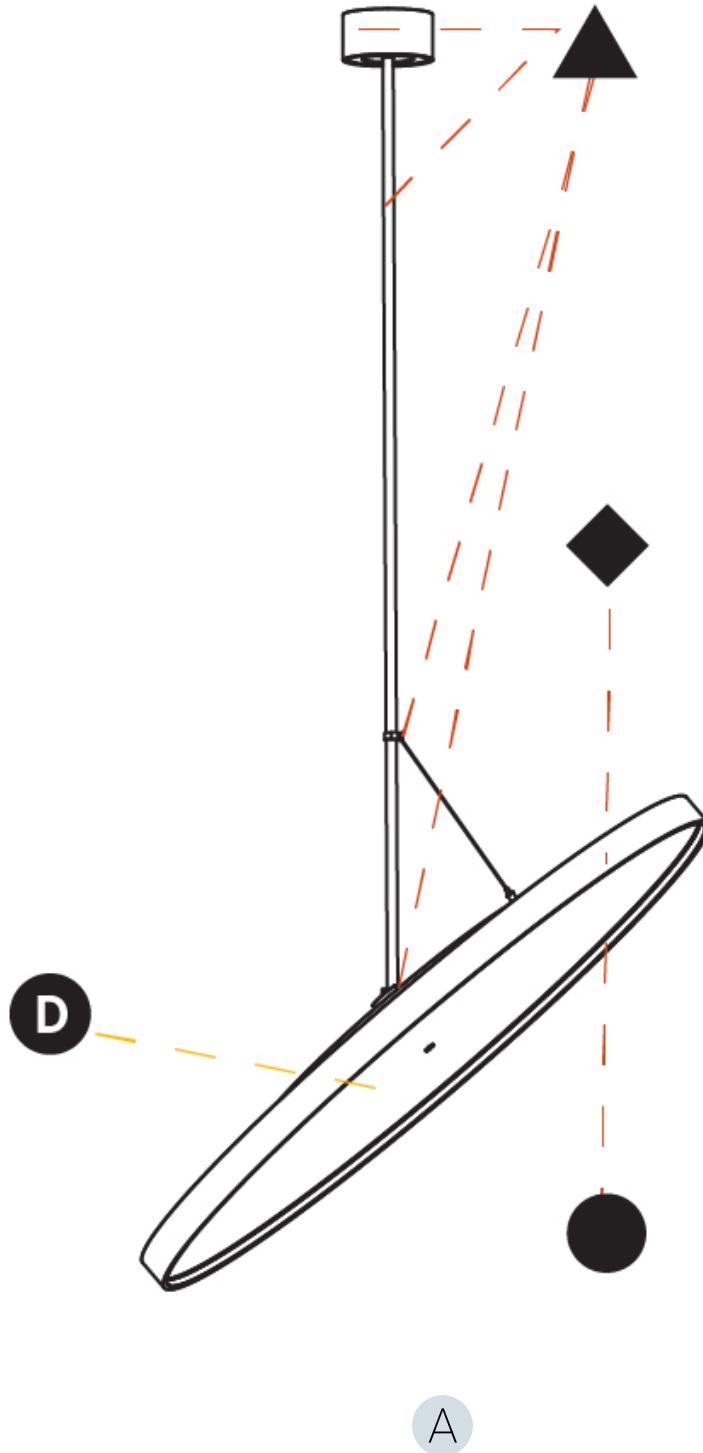

Adjustability: Rotational 170°; Tilt 90°

RATINGS AND CERTIFICATIONS

Certified By: Certified for North American Standards
 IP rating: IP20

SIGN DIVA FLEX KORONA SUSPENSION

A30870-

PROJECT	_____
TYPE	_____
SPECIFIER	_____
QUANTITY	_____
DATE	_____