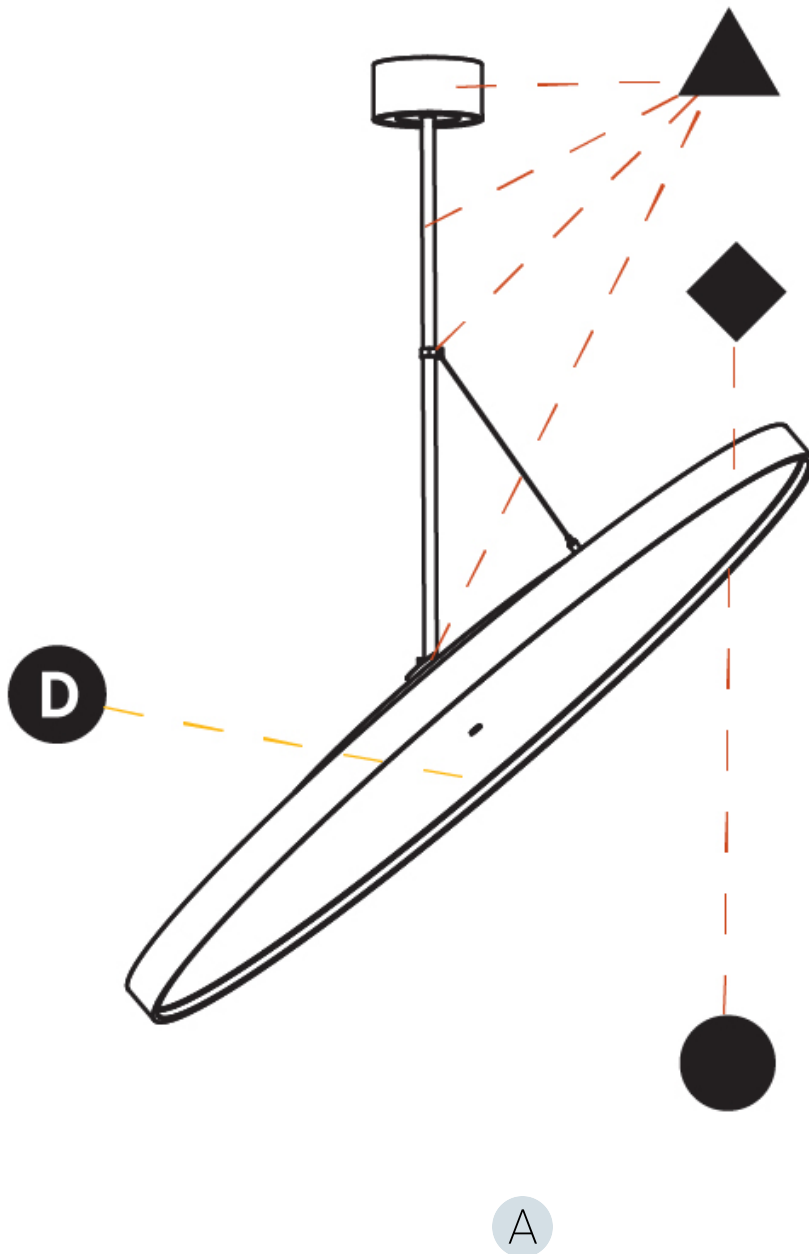

Adjustability: Rotational 170°; Tilt 90°

RATINGS AND CERTIFICATIONS

Certified By: Certified for North American Standards
 IP rating: IP20

SIGN DIVA FLEX KORONA SUSPENSION

A30869-

PROJECT	_____
TYPE	_____
SPECIFIER	_____
QUANTITY	_____
DATE	_____