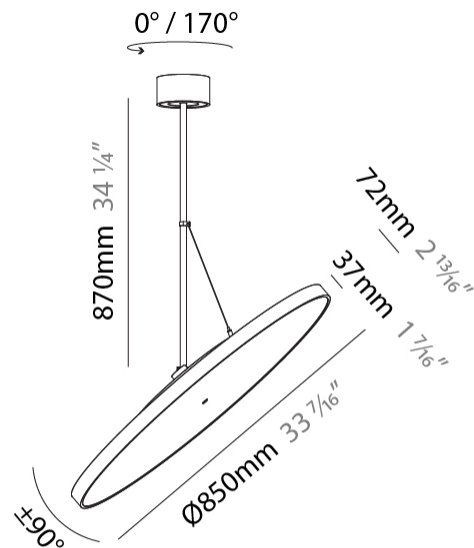

GENERAL

Series: Sign Diva Flex
 Subseries: Sign Diva Flex
 Brand: Prolicht
 Division: Architectural
 Mounting Type: Suspension
 Mounting Location: Ceiling
 Subcategory: Pendant

PHYSICAL

Diameter (mm): 1100
 Diameter (in): 43 ⁵/₁₆
 Height (mm): 870
 Height (in): 34 ¹/₄
 Light Distribution: Adjustable / Direct
 Weight (kg): 9
 Weight (lbs): 11.2
 Diffuser: PMMA - Opal / Micro-Prism / Sparkling Secret / Vintage Industrial
 Fixture Finish: SSR / BKV / CWI / CRY / HAB / UFT / ITA / RUA / FTG / MYG / LOD / PUS / FRO / FUP / KIA / POP / BLS / SPG / MEY / GOH / GUM / CHC / COM / ABZ / JAG / OBR / MOS / ROR
 Fixture Material: Extruded Aluminum / Steel

Adjustability: Rotational 170°; Tilt 90°

RATINGS AND CERTIFICATIONS

Certified By: Certified for North American Standards
 IP rating: IP20

SIGN DIVA FLEX SUSPENSION

A30859-

PROJECT	_____
TYPE	_____
SPECIFIER	_____
QUANTITY	_____
DATE	_____

GENERAL

Series: Sign Diva Flex
 Subseries: Sign Diva Flex
 Brand: Prolicht
 Division: Architectural
 Mounting Type: Suspension
 Mounting Location: Ceiling
 Subcategory: Pendant

PHYSICAL

Shape: Round
 Diameter (mm): 1100
 Diameter (in): 43 ⁵/₁₆"
 Height (mm): 1620
 Height (in): 63 ³/₄"
 Light Distribution: Adjustable / Direct
 Weight (kg): 15.3
 Weight (lbs): 33.66
 Diffuser: PMMA - Opal / Micro-Prism / Sparkling Secret / Vintage Industrial
 Fixture Finish: SSR / BKV / CWI / CRY / HAB / UFT / ITA / RUA / FTG / MYG / LOD / PUS / FRO / FUP / KIA / POP / BLS / SPG / MEY / GOH / GUM / CHC / COM / ABZ / JAG / OBR / MOS / ROR
 Fixture Material: Extruded Aluminum / Steel